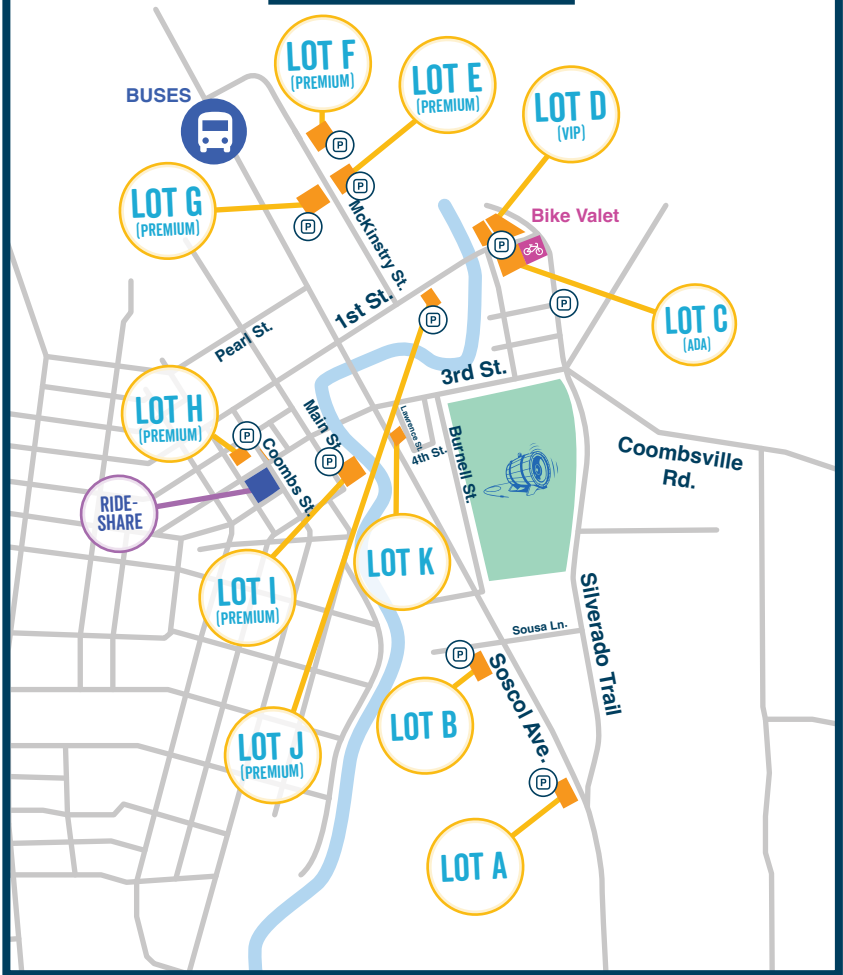

Public Parking

Public Parking

LOT A

333 Soscol Avenue

LOT B

463 Soscol Avenue

LOT C (ADA)

301 First Street

LOT D

426 First Street

LOT E

1268 McKinstry Street (Westin Grass Lot)

LOT F

1314 McKinstry Street (Westin Garage)

LOT G

1275 McKinstry Street (Napa Valley Wine Train)

LOT H

830 Randolph Street

LOT I

588 Main Street

LOT J

601 First Street

LOT K

784 Soscol Ave

Public Parking